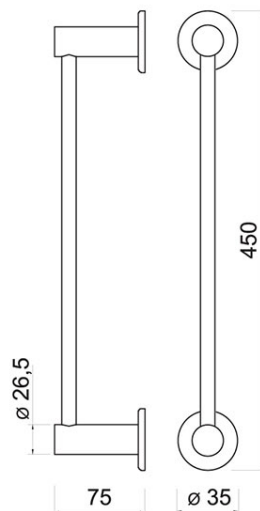

Code: ASM07

Smile - towel rail single 450 mm, polished stainless steel

<https://www.ferrocompany.com/product-6320-ASM07.html>Individual packaging: **1, package with bar code allowing for retail sale**

- Length [mm]: 450
- Depth [mm]: 75
- Body material/assembly material: metal
- Holder type: single
- Width [mm]: 450
- Height [mm]: 53
- Height [mm]: 26,5